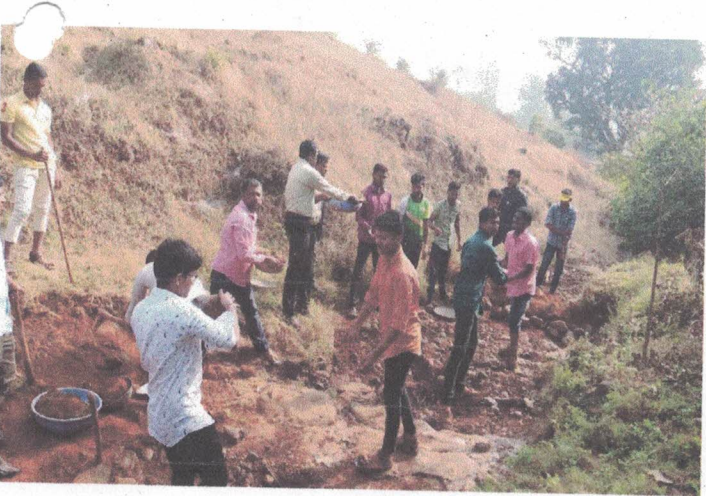

Vitthalrao Patil Mahavidyalaya, Kale

Check Dam Construction at Patrewadi - Gavshi

I/C PRINCIPAL

**Vitthalrao Patil Mahavidyalaya, (Arts, Commerce & Science) Kale
Tal. Panhala, Dist. Kolhapur**