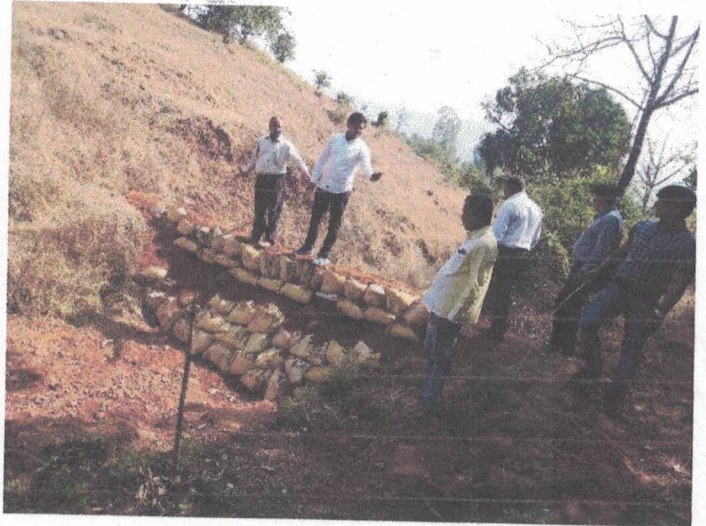

Vitthalrao Patil Mahavidyalaya, Kale

Check Dam Construction at Patrewadi - Gavshi

I/C PRINCIPAL

**Vitthalrao Patil Mahavidyalaya, (Arts, Commerce & Science) Kale
Tal. Panhala, Dist. Kolhapur**